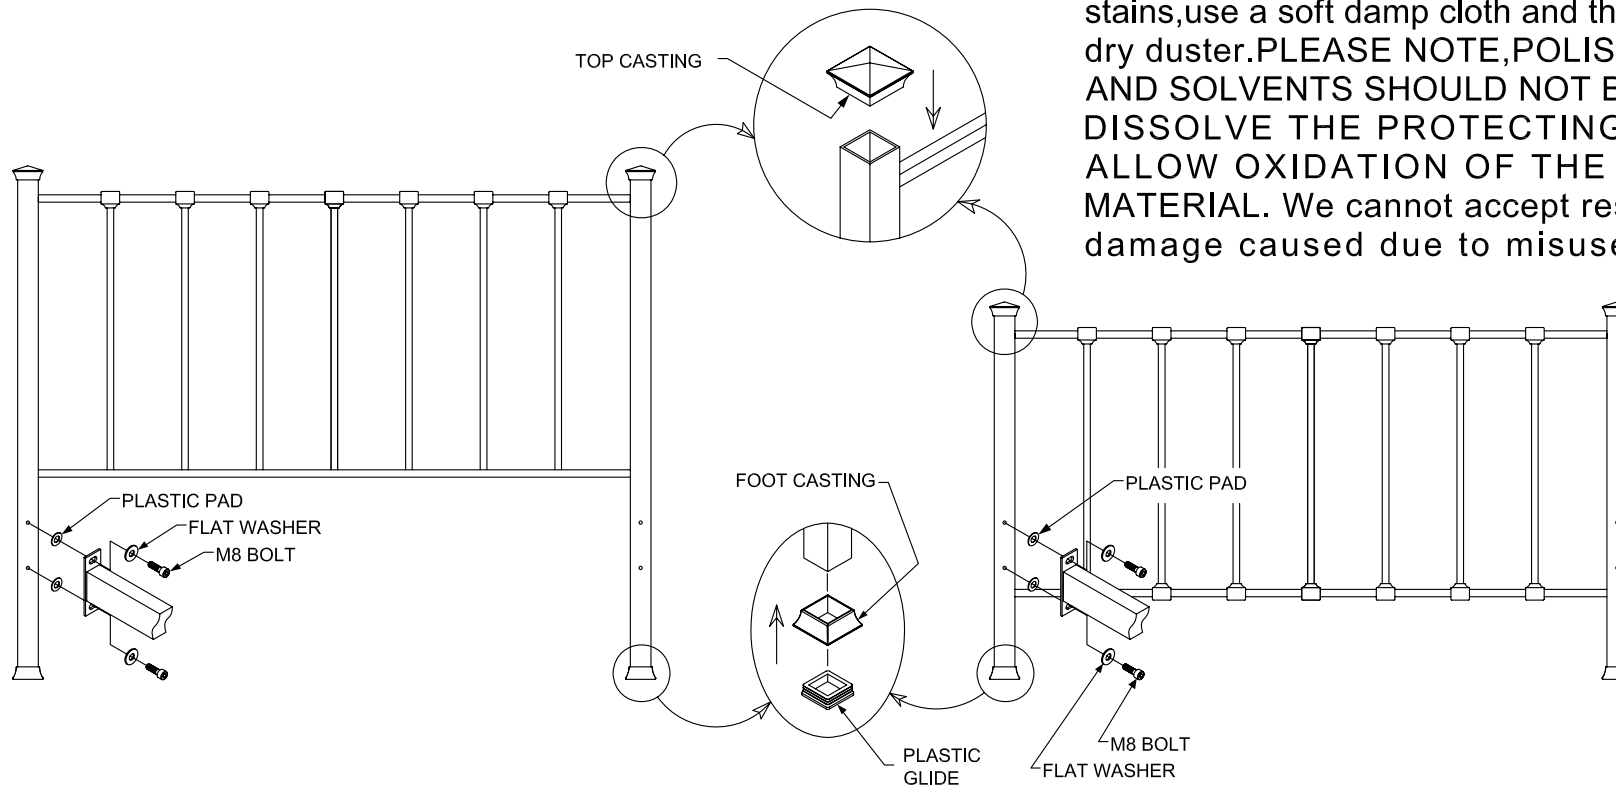

BENTLEY DESIGNS

CODE NO:M1105B - 135 MADISON 135 CM BEDSTEAD SHINY NICKEL
CODE NO:M1105B - 150 MADISON 150 CM BEDSTEAD SHINY NICKEL

CARE OF YOUR BEDSTEAD

Your plated bedstead is easy to keep clean by using a soft dry duster in the normal way. For stubborn stains, use a soft damp cloth and then revert to the soft dry duster. PLEASE NOTE, POLISHING MATERIALS AND SOLVENTS SHOULD NOT BE USED AS THEY DISSOLVE THE PROTECTING LACQUER AND ALLOW OXIDATION OF THE GENUINE BASE MATERIAL. We cannot accept responsibility for any damage caused due to misuse of this product.