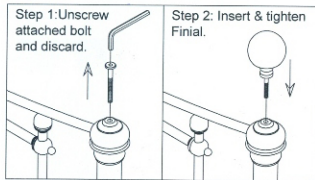

BENTLEY DESIGNS

CODE NO:M1102H - 135 ISABELLE 135 CM HEADBOARD ANTIQUE NICKEL

CODE NO:M1102H - 150 ISABELLE 150 CM HEADBOARD ANTIQUE NICKEL

CARE OF YOUR HEADBOARD

Your plated headboard is easy to keep clean by using a soft dry duster in the normal way. For stubborn stains, use a soft damp cloth and then revert to the soft dry duster. PLEASE NOTE, POLISHING MATERIALS AND SOLVENTS SHOULD NOT BE USED AS THEY DISSOLVE THE PROTECTING LACQUER AND ALLOW OXIDATION OF THE GENUINE BASE MATERIAL. We cannot accept responsibility for any damage caused due to misuse of this product.