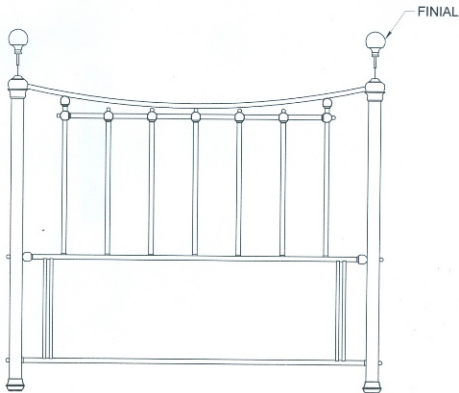

BENTLEY DESIGNS

CODE NO:M1102H - 135 ISABELLE 135 CM HEADBOARD ANTIQUE NICKEL

CODE NO:M1102H - 150 ISABELLE 150 CM HEADBOARD ANTIQUE NICKEL

CARE OF YOUR HEADBOARD

Your plated headboard is easy to keep clean by using a soft dry duster in the normal way. For stubborn stains, use a soft damp cloth and then revert to the soft dry duster. PLEASE NOTE, POLISHING MATERIALS AND SOLVENTS SHOULD NOT BE USED AS THEY DISSOLVE THE PROTECTING LACQUER AND ALLOW OXIDATION OF THE GENUINE BASE MATERIAL. We cannot accept responsibility for any damage caused due to misuse of this product.